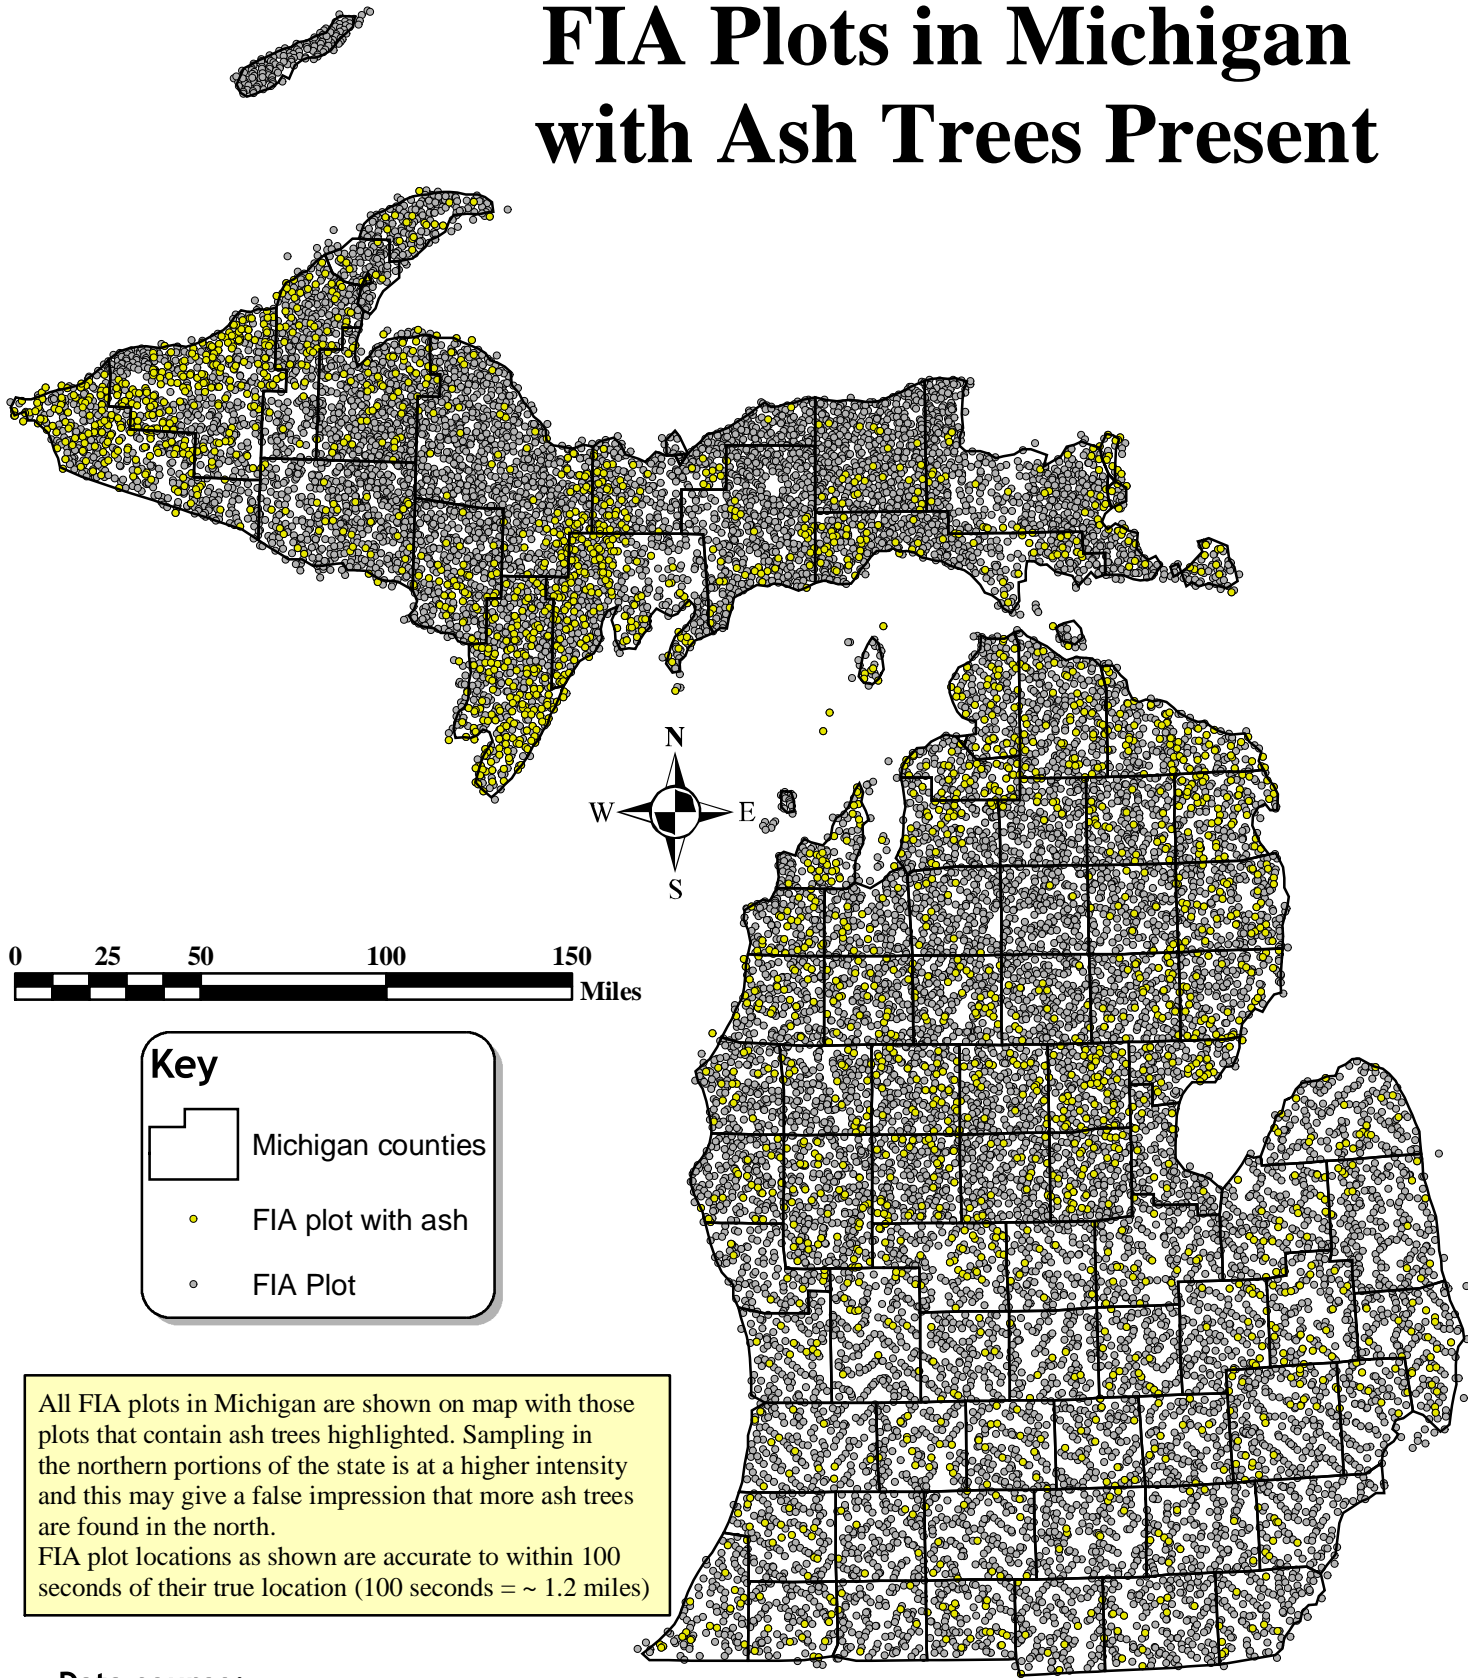

# FIA Plots in Michigan with Ash Trees Present

## Key

Michigan counties

FIA plot with ash

FIA Plot

All FIA plots in Michigan are shown on map with those plots that contain ash trees highlighted. Sampling in the northern portions of the state is at a higher intensity and this may give a false impression that more ash trees are found in the north.

FIA plot locations as shown are accurate to within 100 seconds of their true location (100 seconds = ~ 1.2 miles)

**Data source:**  
**U.S. Forest Service**  
**Forest Inventory and Analysis**  
**(FIA) data for Michigan, 1993**