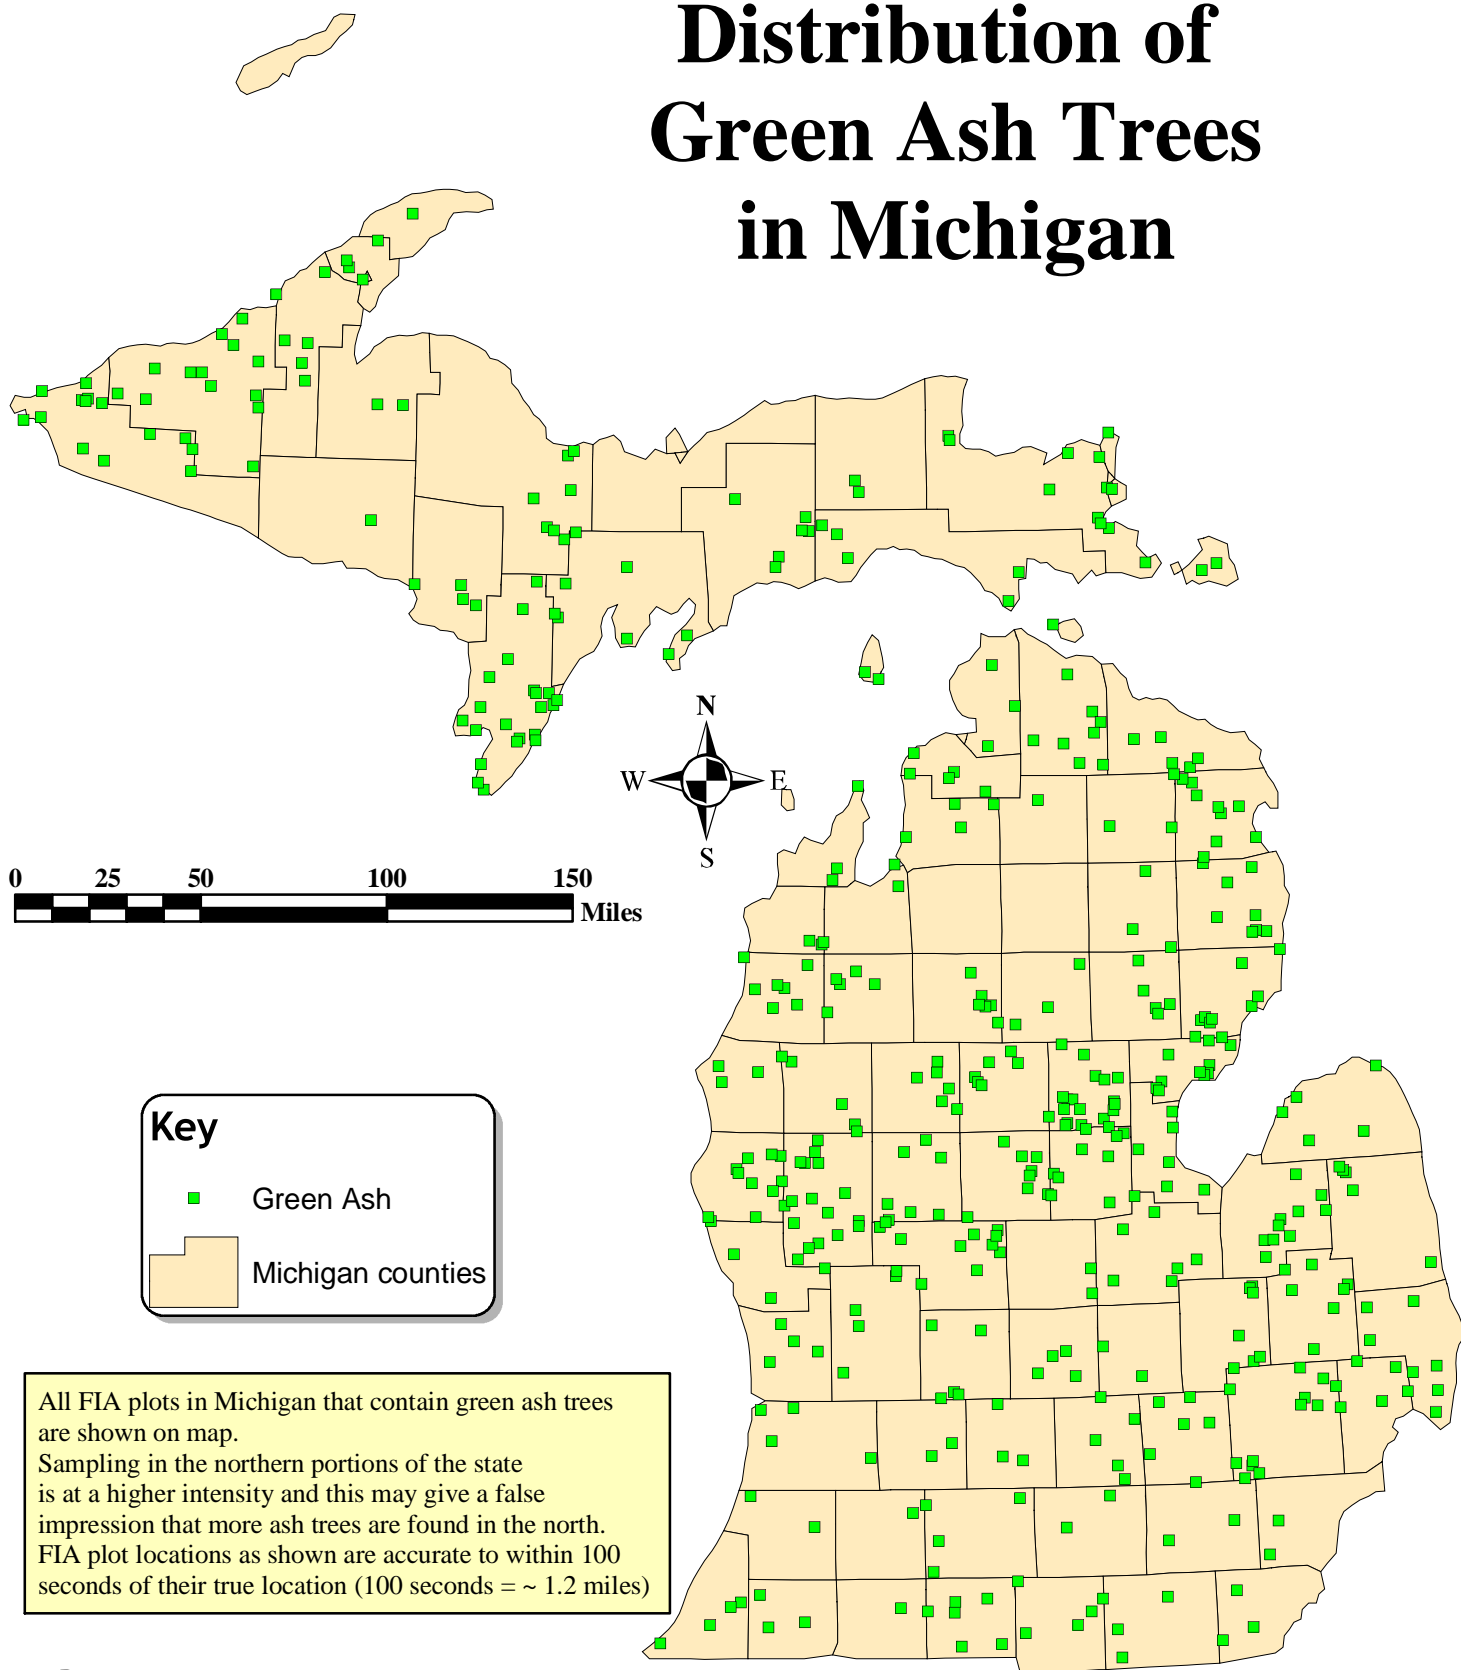

Distribution of Green Ash Trees in Michigan

Key

Green Ash

Michigan counties

All FIA plots in Michigan that contain green ash trees are shown on map. Sampling in the northern portions of the state is at a higher intensity and this may give a false impression that more ash trees are found in the north. FIA plot locations as shown are accurate to within 100 seconds of their true location (100 seconds = ~ 1.2 miles)

Data source:
U.S. Forest Service
Forest Inventory and Analysis
(FIA) data for Michigan, 1993

Ecological Monitoring and Mapping Lab
School of Forest Resources & Environmental Science
Michigan Tech University
Houghton MI 49931-1295 USA

Map date: November 2003 M. Hyslop

<http://forest.mtu.edu/>