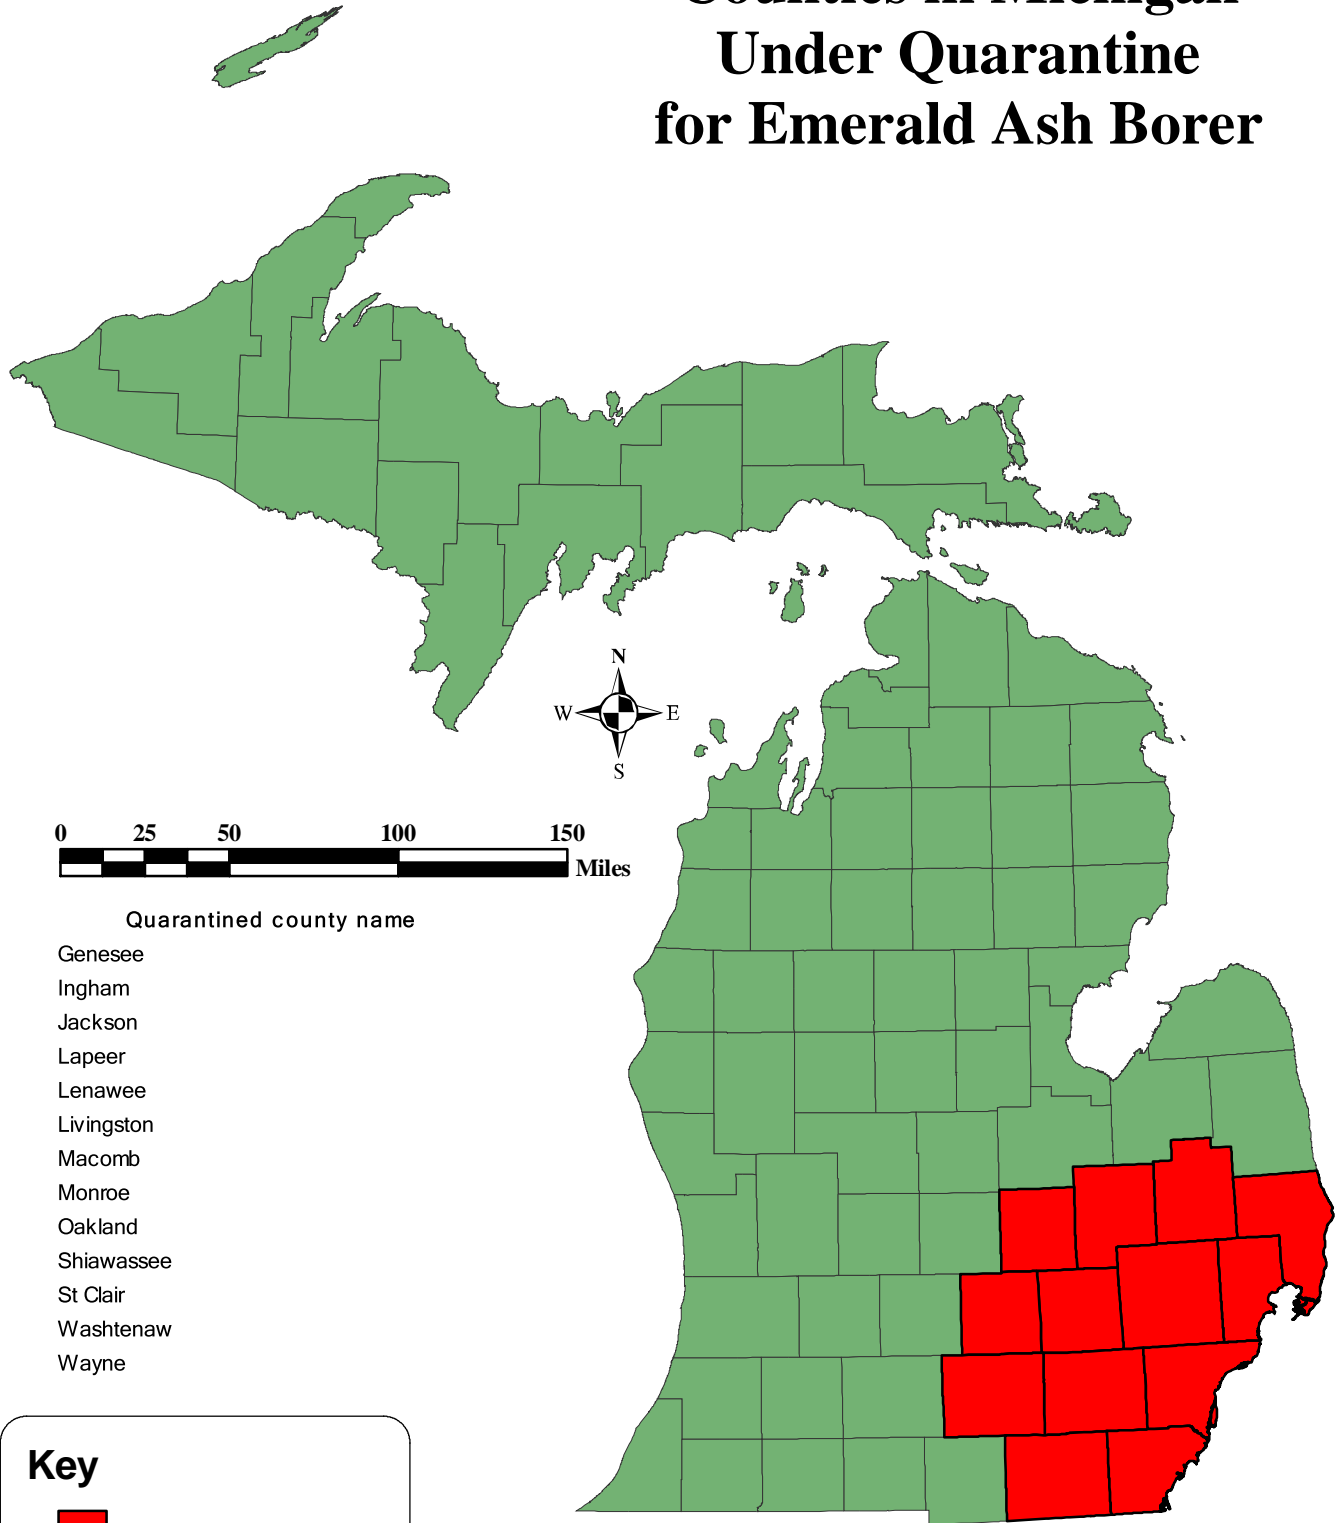

Counties in Michigan Under Quarantine for Emerald Ash Borer

Key

-  Quarantined County
-  Michigan Counties

Ecological Monitoring and Mapping Lab
School of Forest Resources & Environmental Science
Michigan Tech University
Houghton MI 49931-1295 USA

<http://forest.mtu.edu/>